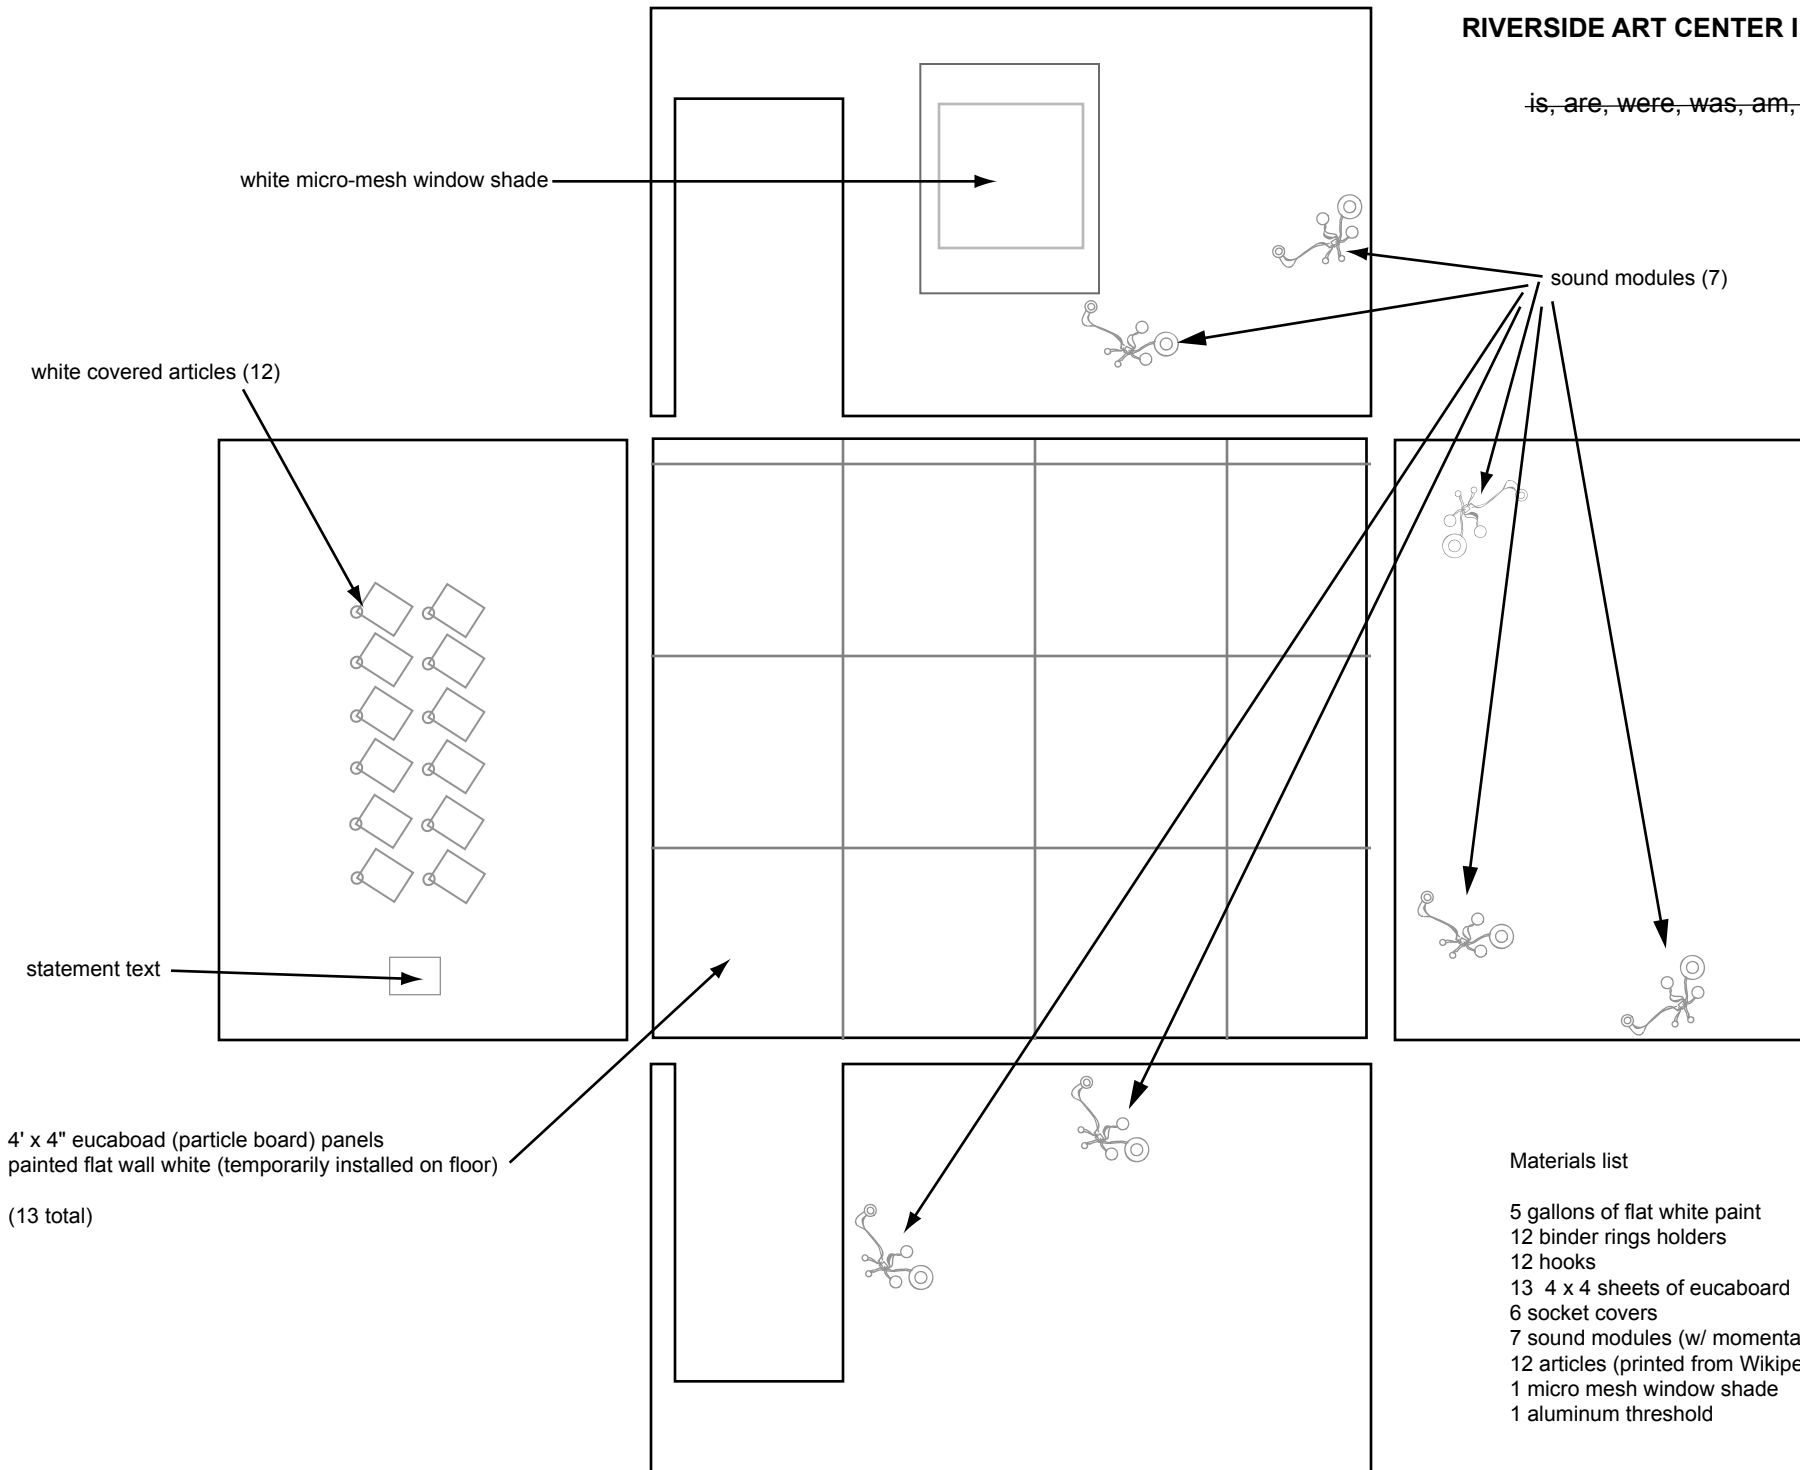

RIVERSIDE ART CENTER INSTALLATION

~~is, are, were, was, am, be, been~~

Materials list

- 5 gallons of flat white paint
- 12 binder rings holders
- 12 hooks
- 13 4 x 4 sheets of eucaboard
- 6 socket covers
- 7 sound modules (w/ momentary switches)
- 12 articles (printed from Wikipedia)
- 1 micro mesh window shade
- 1 aluminum threshold